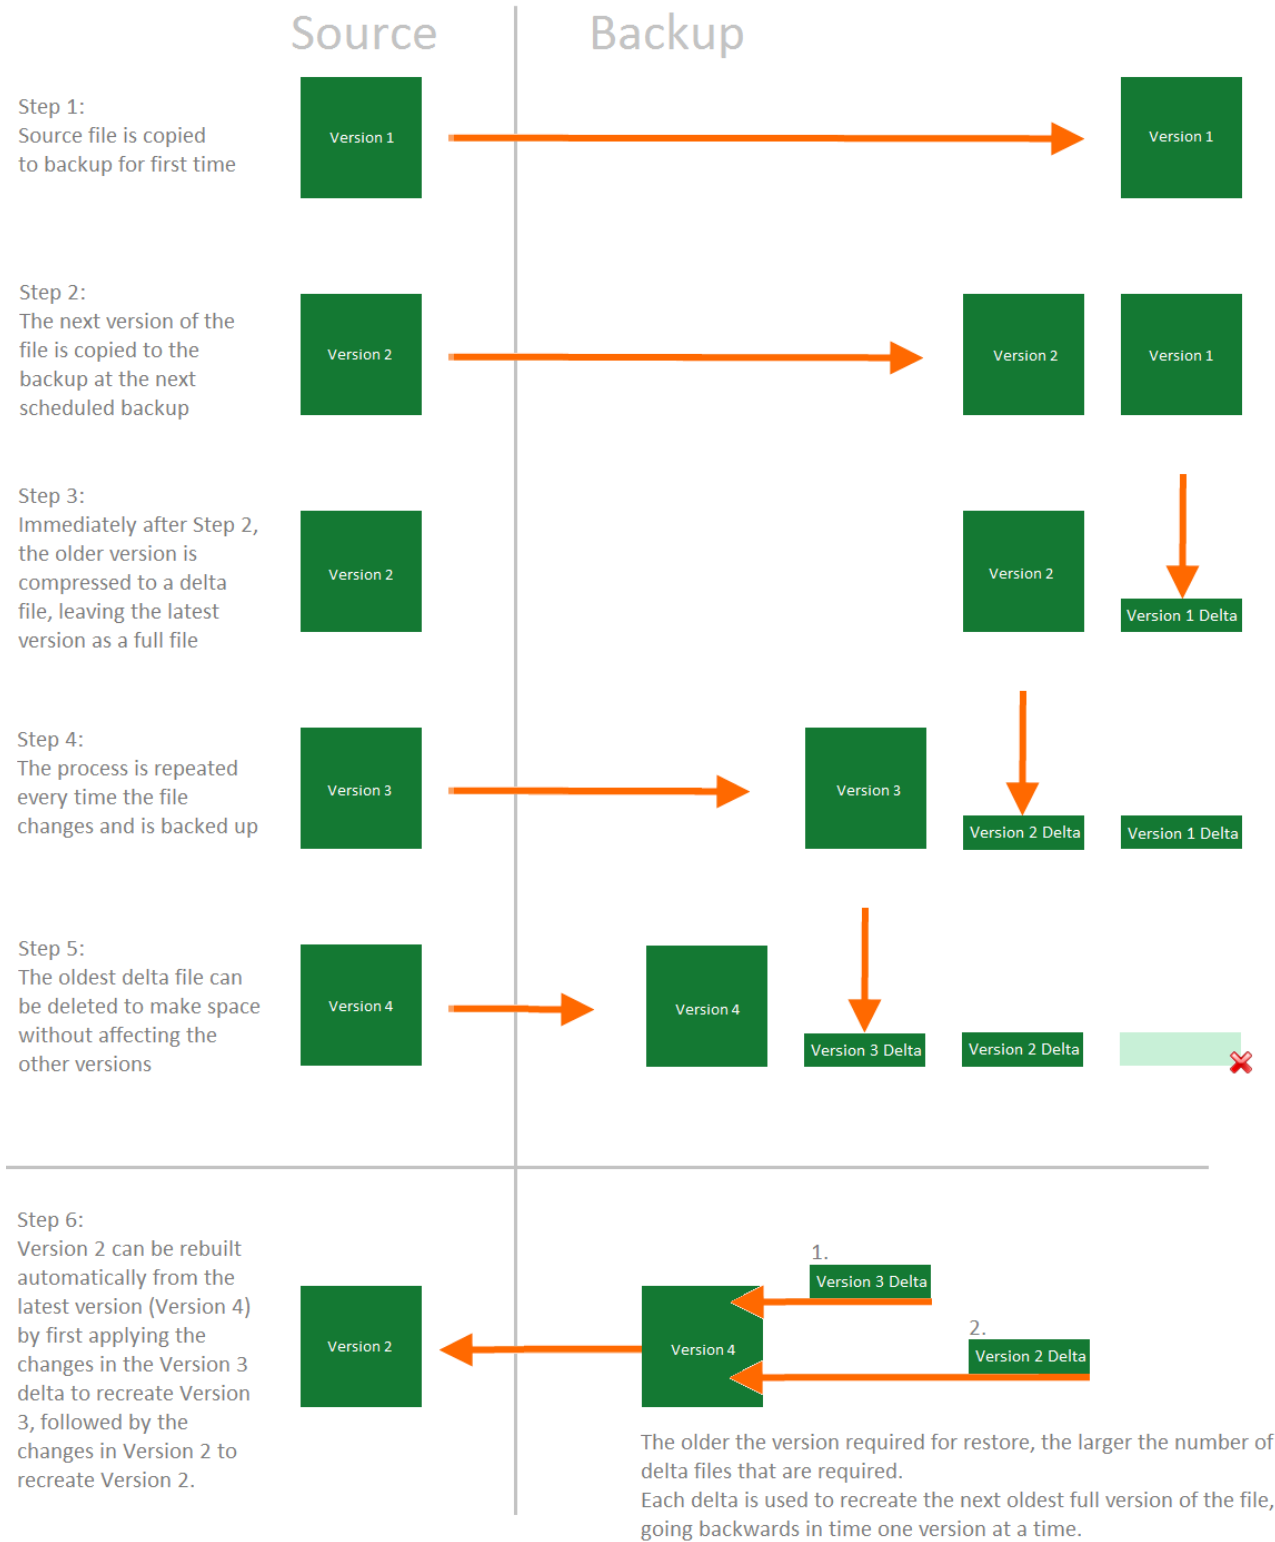

Altaro Backup ReverseDelta Space Saving Technology

www.altaro.com

Note:

The full file is usually left in the backup every N versions (4 in this example), skipping the creation of the delta file.

In this way, the the number of delta files that need to be rebuilt in sequence (or "superimposed" on the full file) is limited, avoiding lengthy restore procedures.